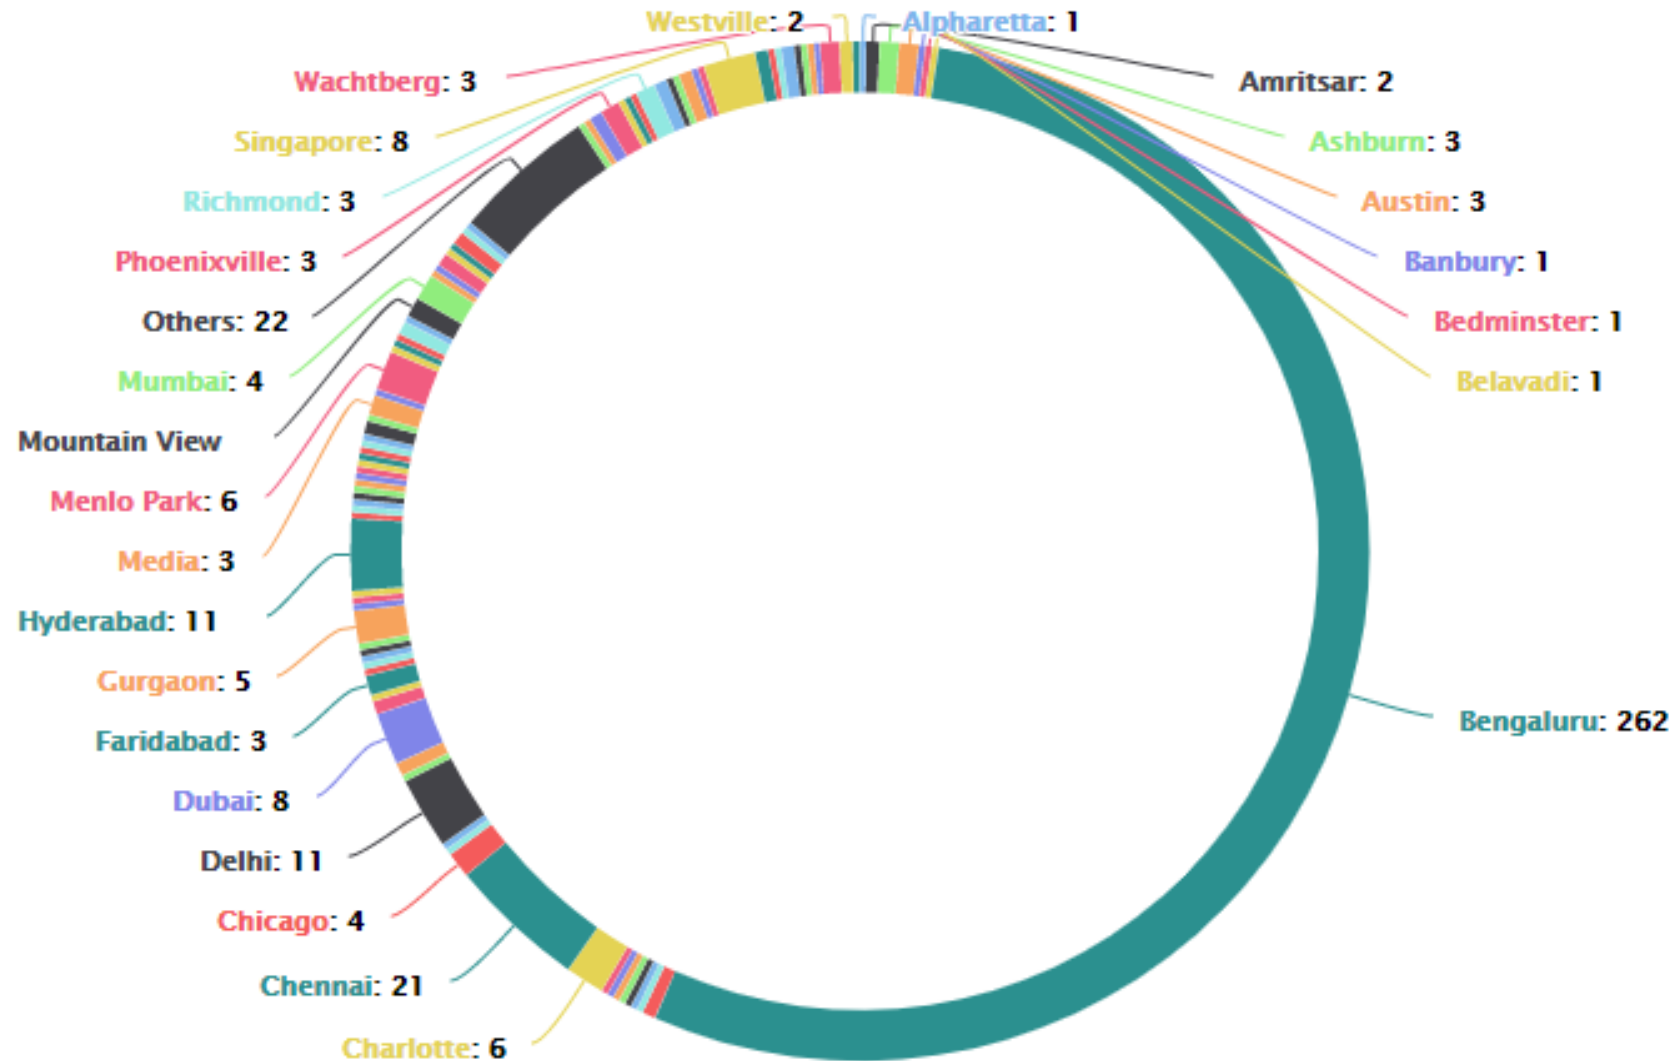

Clicks came from these 'Cities'

Report Period: 2017-10-10 to 2017-11-10

● Custom Link: <https://mylnk.is/Car_Boot_Sale>