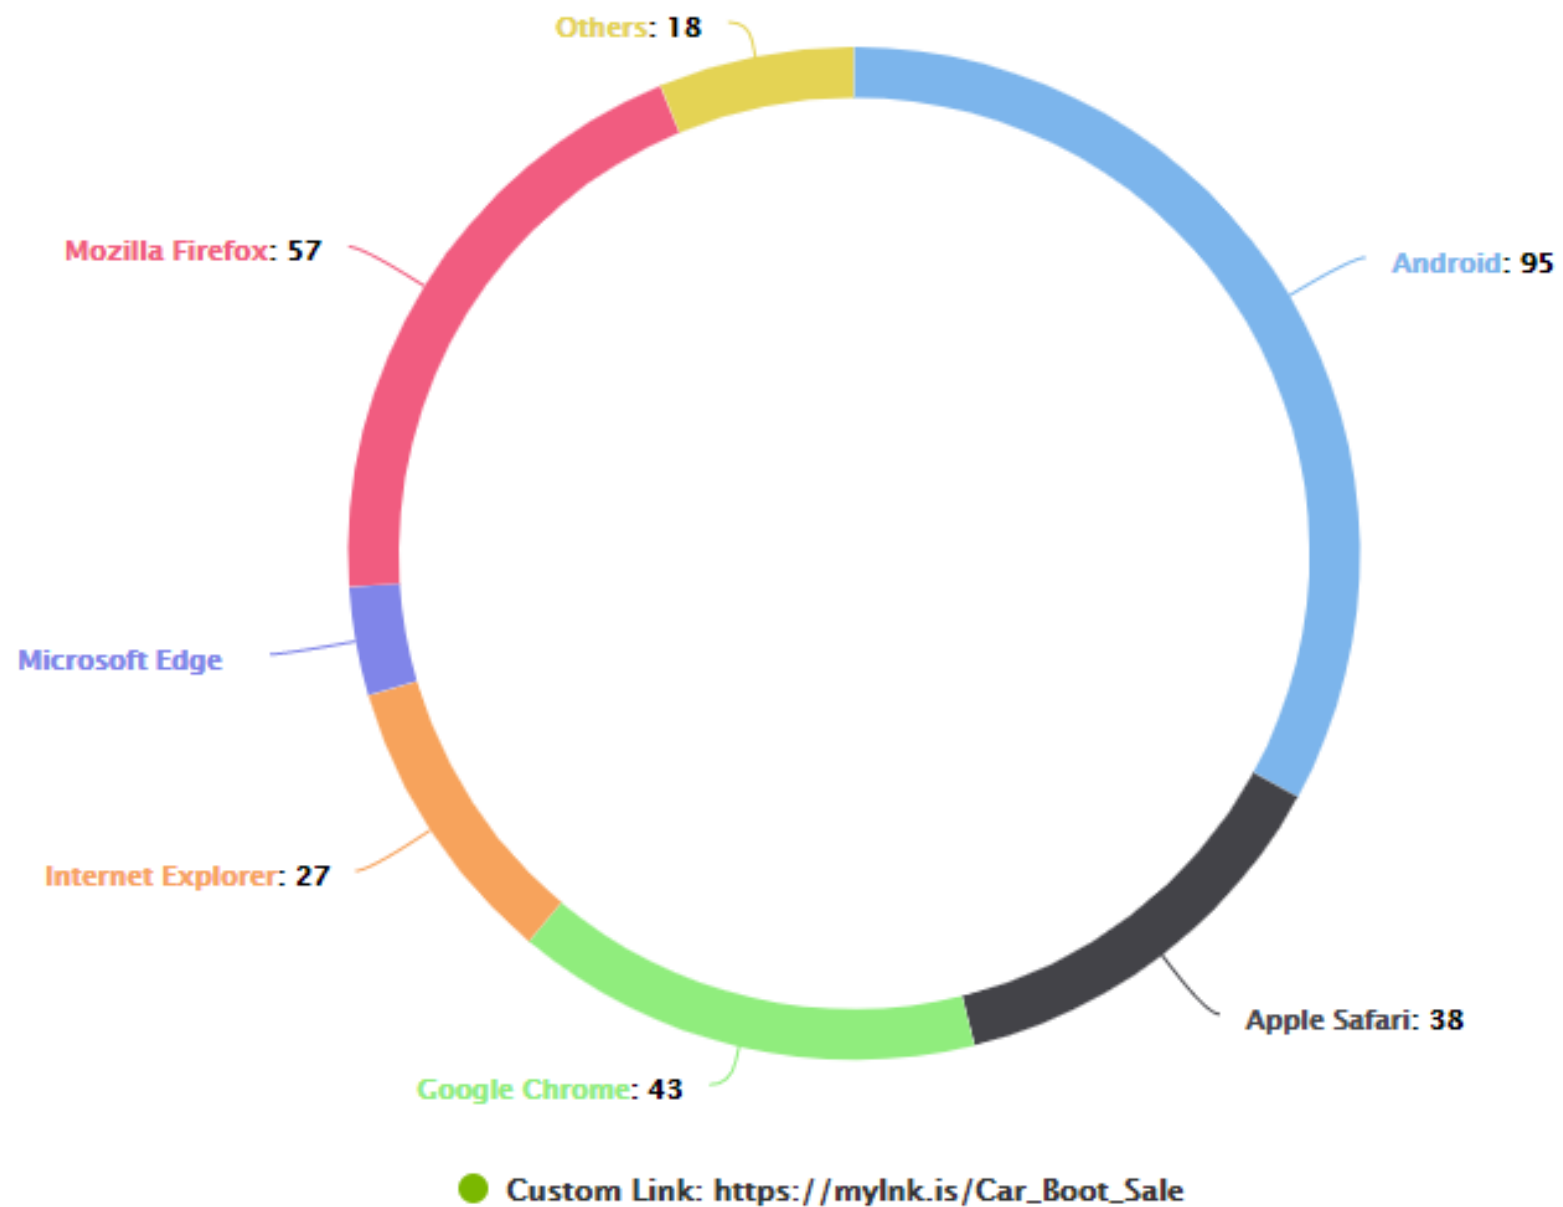

# Time-wise Click Report

Based on Time of Day

Report Period: 2017-10-10 to 2017-11-10

● Custom Link: [https://mylnk.is/Car\\_Boot\\_Sale](https://mylnk.is/Car_Boot_Sale)

# Clicks came from these 'Browsers'

Report Period: 2017-10-10 to 2017-11-10