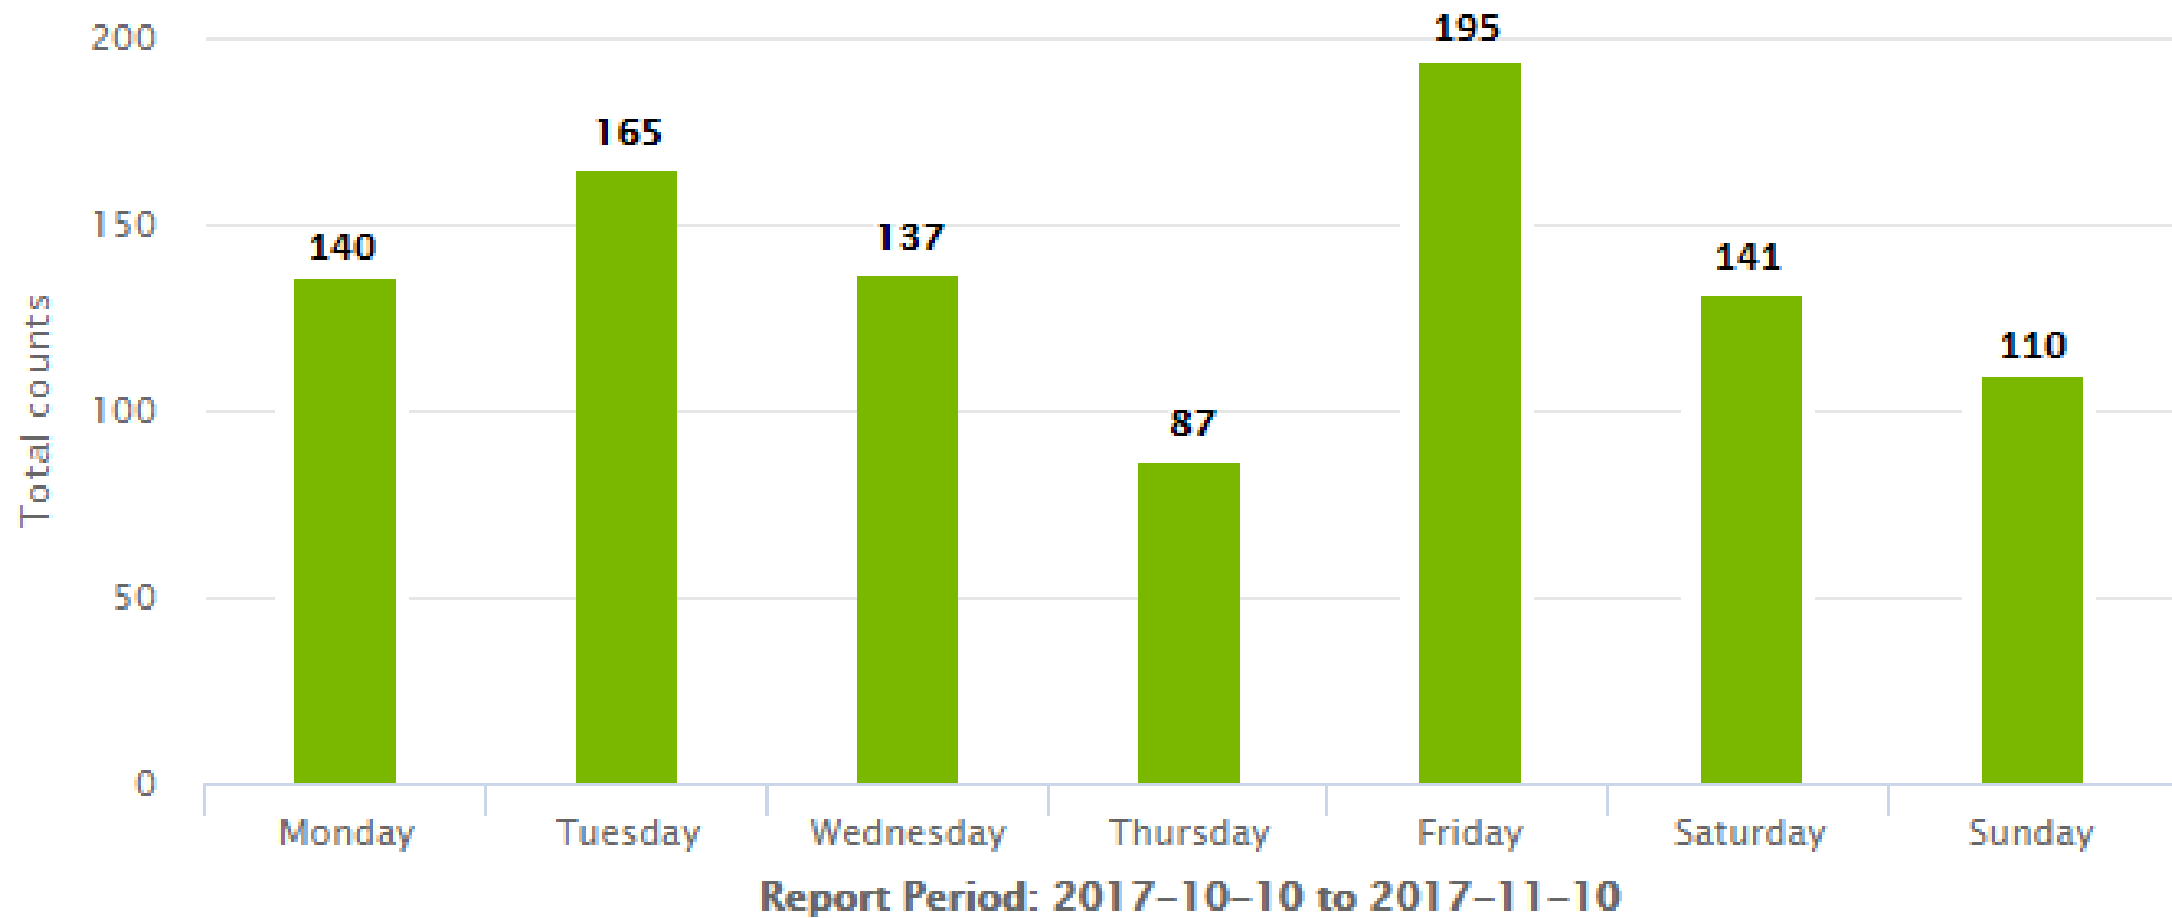

Day-wise Click Report

Based on Day of Week

● Custom Link: <https://mylnk.is/Car_Boot_Sale>