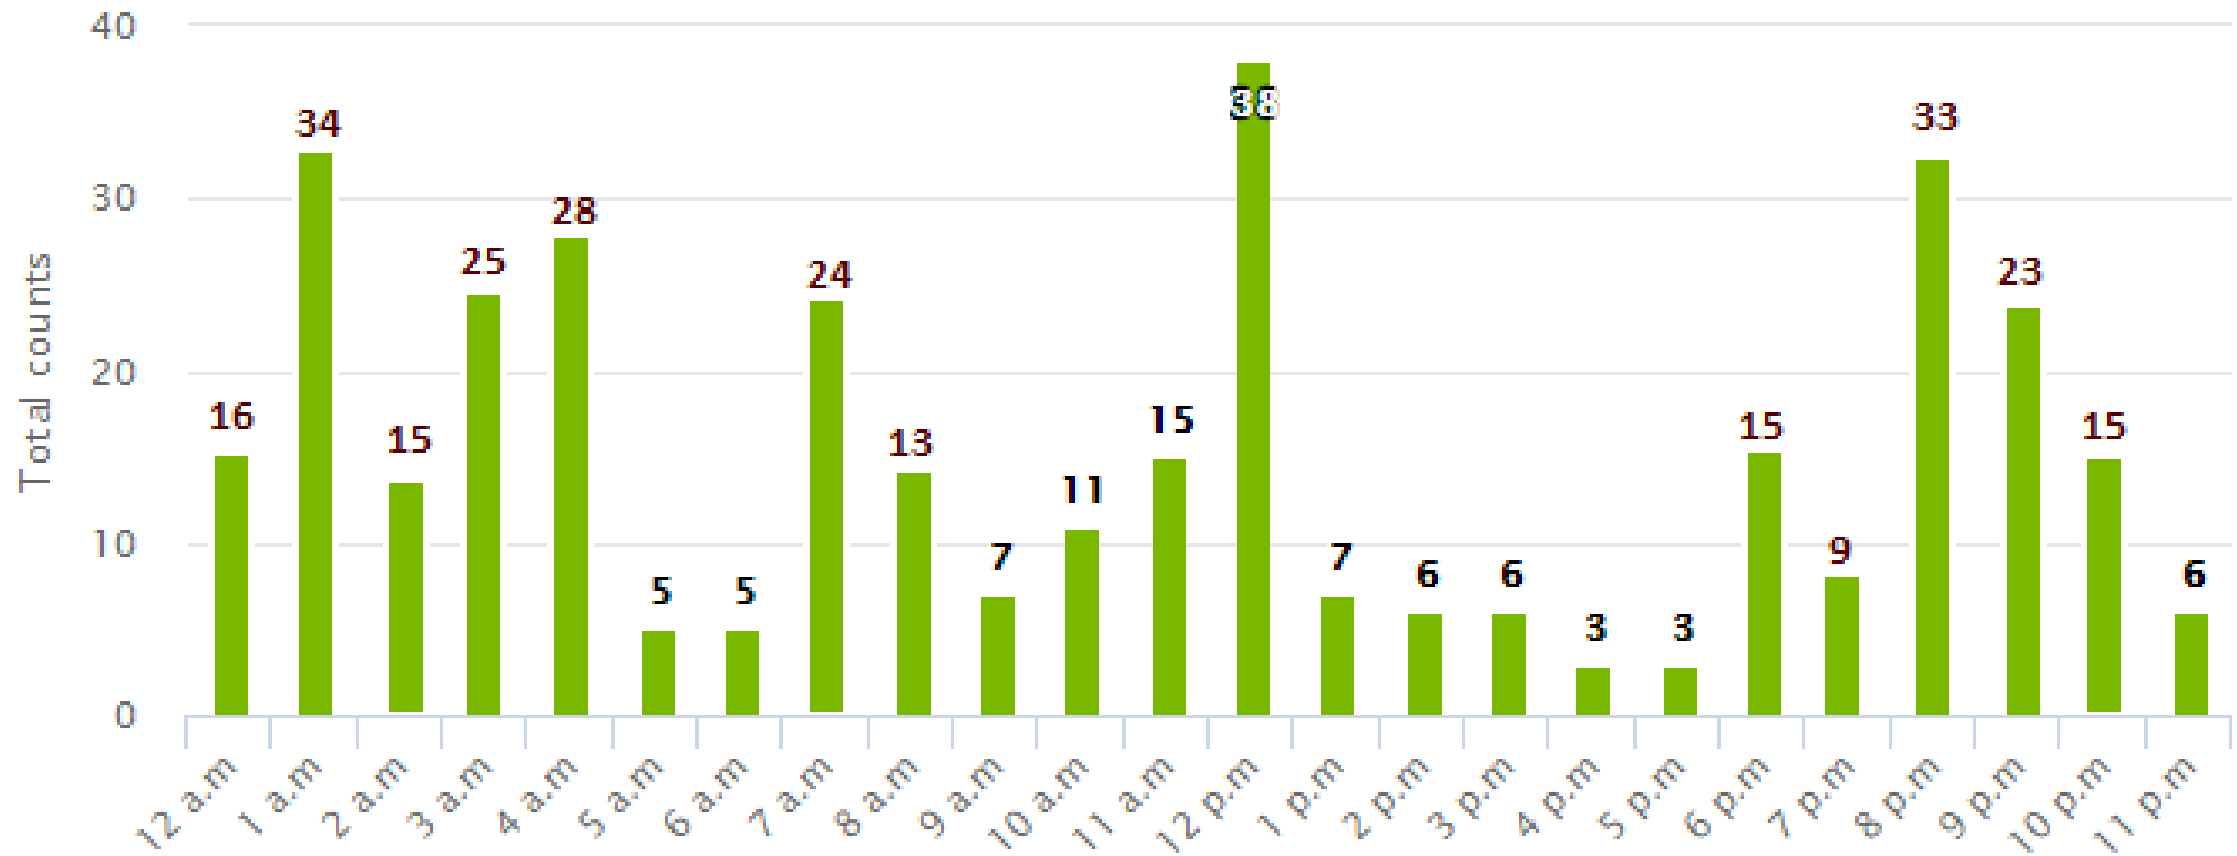

# Time-wise Click Report

Based on Time of Day

Report Period: 2017-10-10 to 2017-11-10

● Custom Link: [https://mylnk.is/Car\\_Boot\\_Sale](https://mylnk.is/Car_Boot_Sale)

# Clicks came from these 'Browsers'

Report Period: 2017-10-10 to 2017-11-10