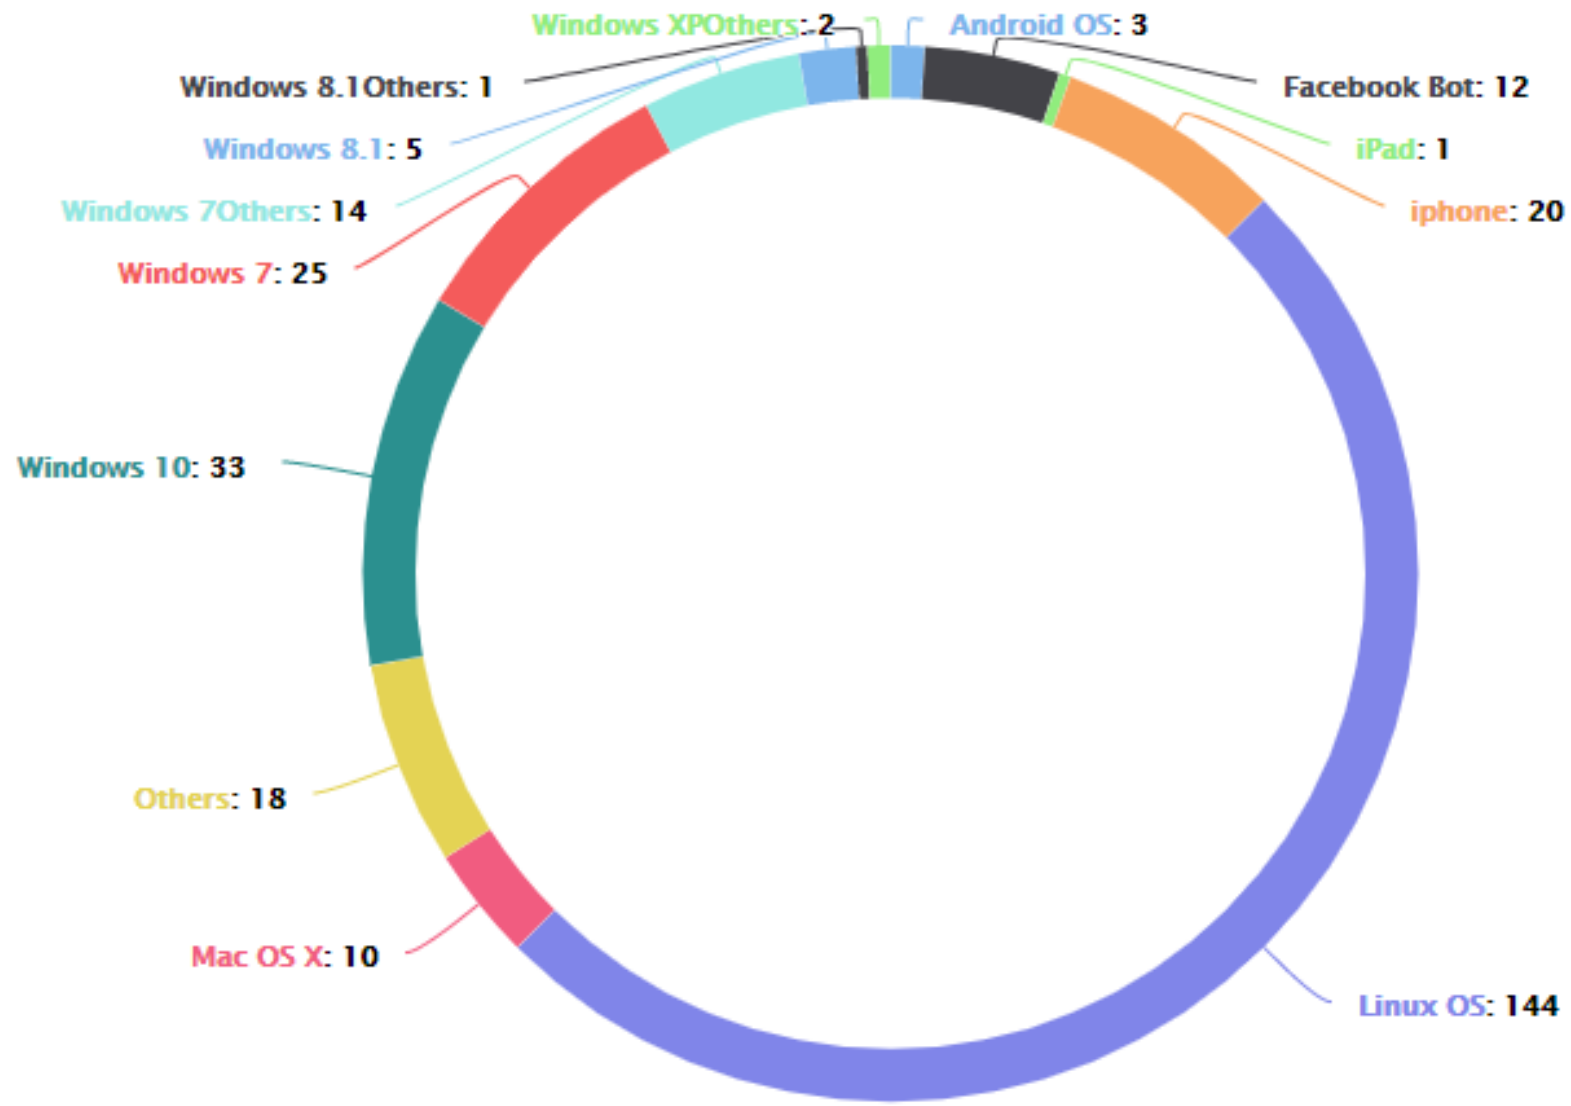

Clicks came from these 'Operating Systems'

Report Period: 2017-10-10 to 2017-11-10

● Custom Link: <https://mylnk.is/Car_Boot_Sale>