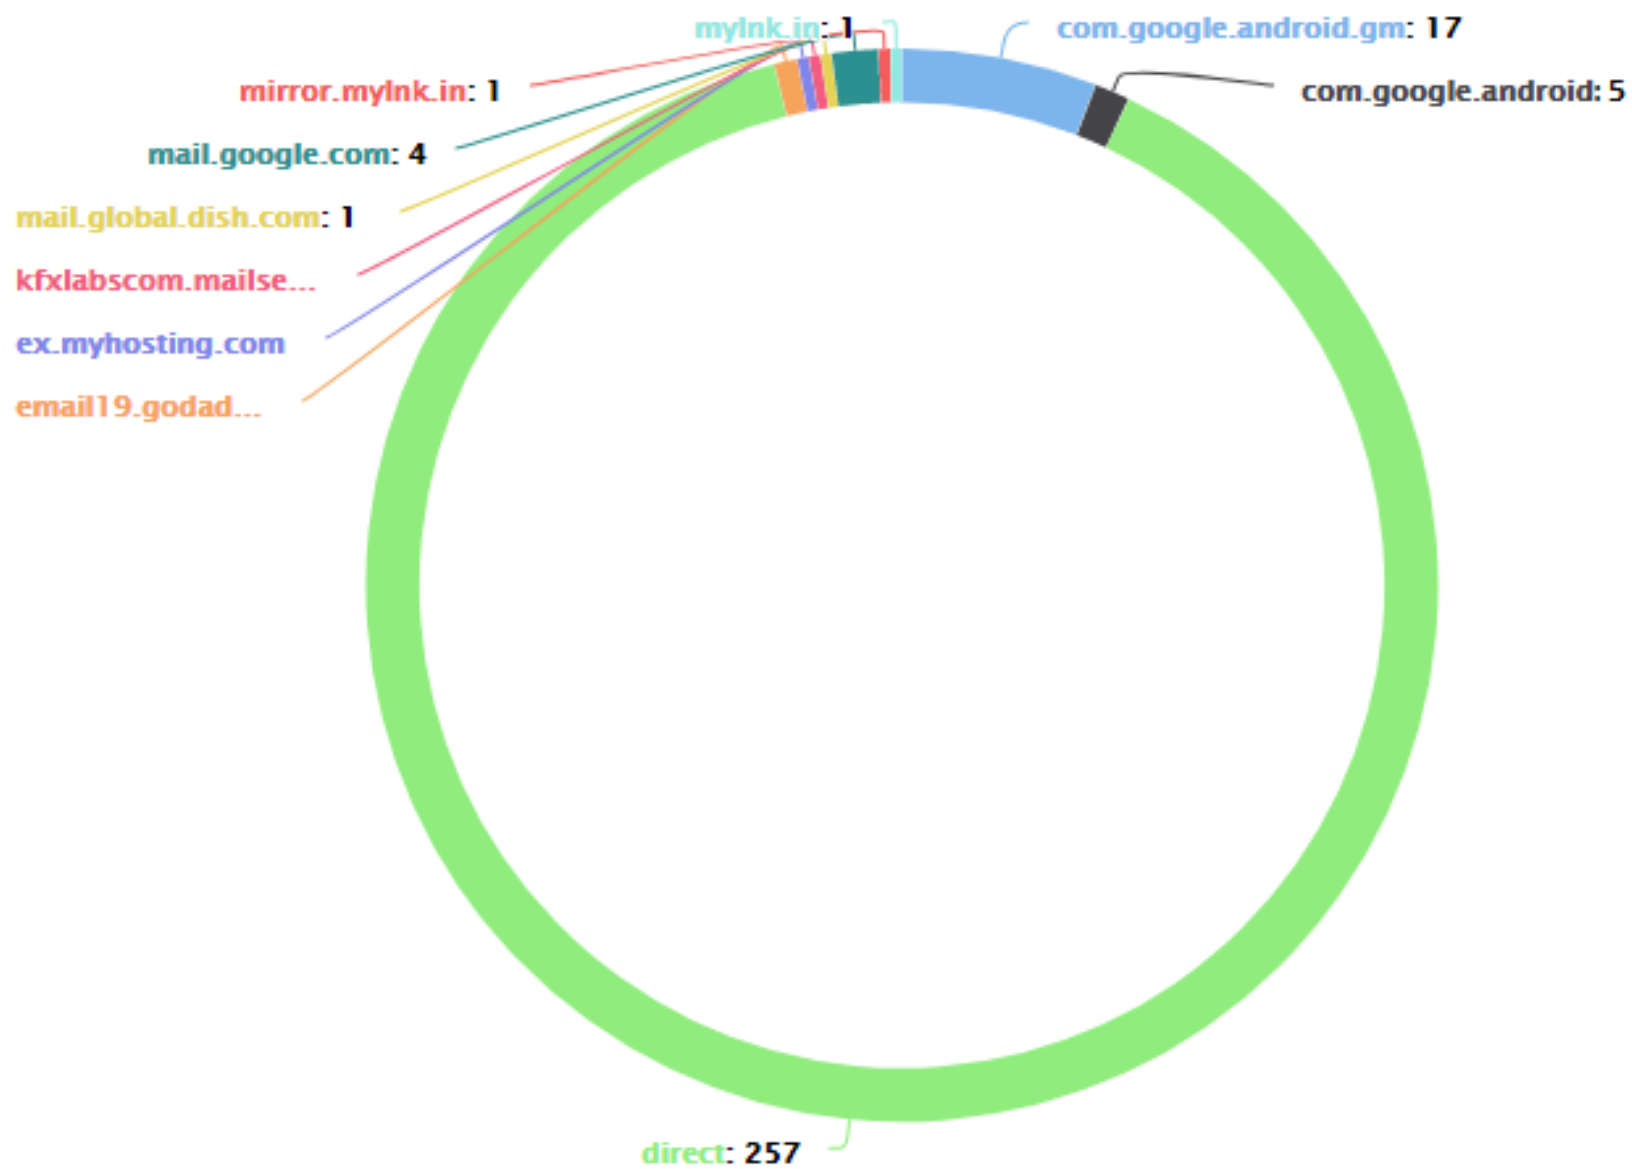

# Clicks came from these 'Browsers'

Report Period: 2017-10-10 to 2017-11-10

# Clicks came from these 'Cities'

Report Period: 2017-10-10 to 2017-11-10

● Custom Link: [https://mylnk.is/Car\\_Boot\\_Sale](https://mylnk.is/Car_Boot_Sale)

# Clicks came from these 'Referrers'

Report Period: 2017-10-10 to 2017-11-10

● Custom Link: [https://myInk.is/Car\\_Boot\\_Sale](https://myInk.is/Car_Boot_Sale)