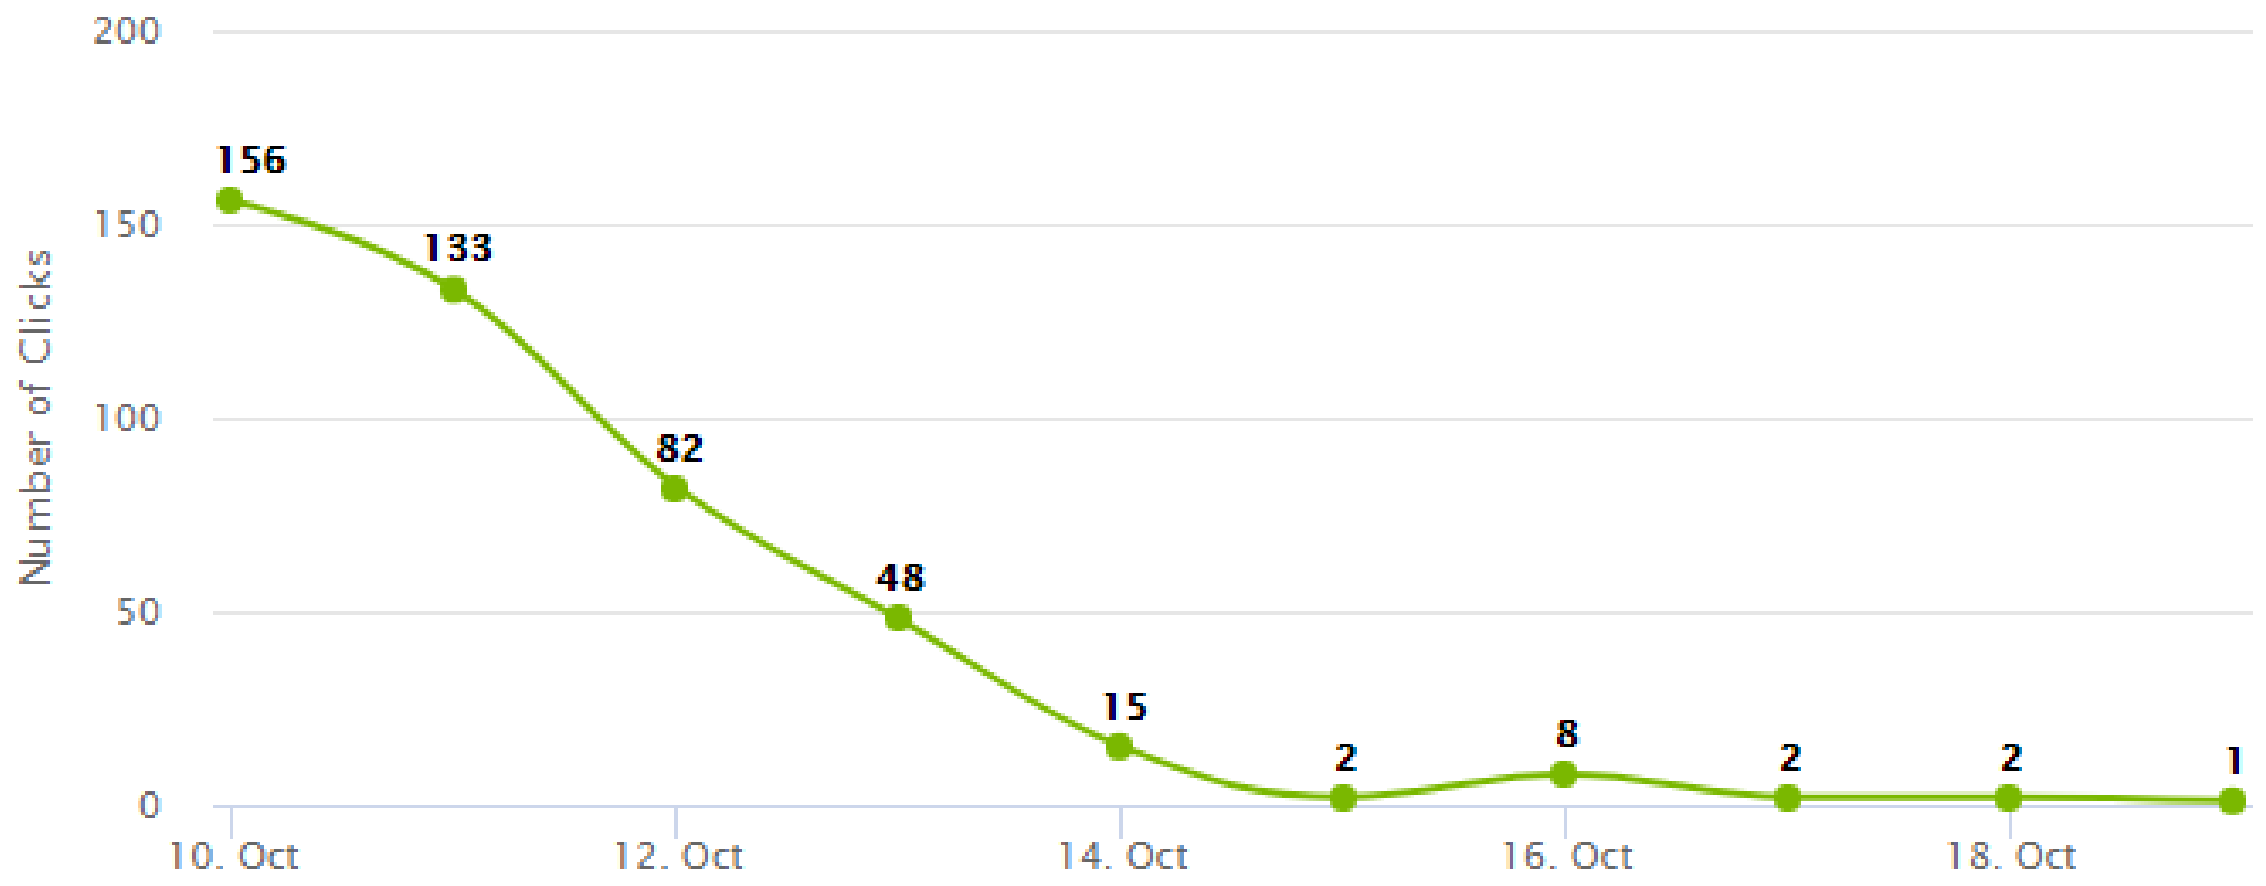

# Date-wise Click Report

Based on Date of Month

Report Period: 2017-10-10 to 2017-11-10

● Custom Link: [https://mylnk.is/Car\\_Boot\\_Sale](https://mylnk.is/Car_Boot_Sale)