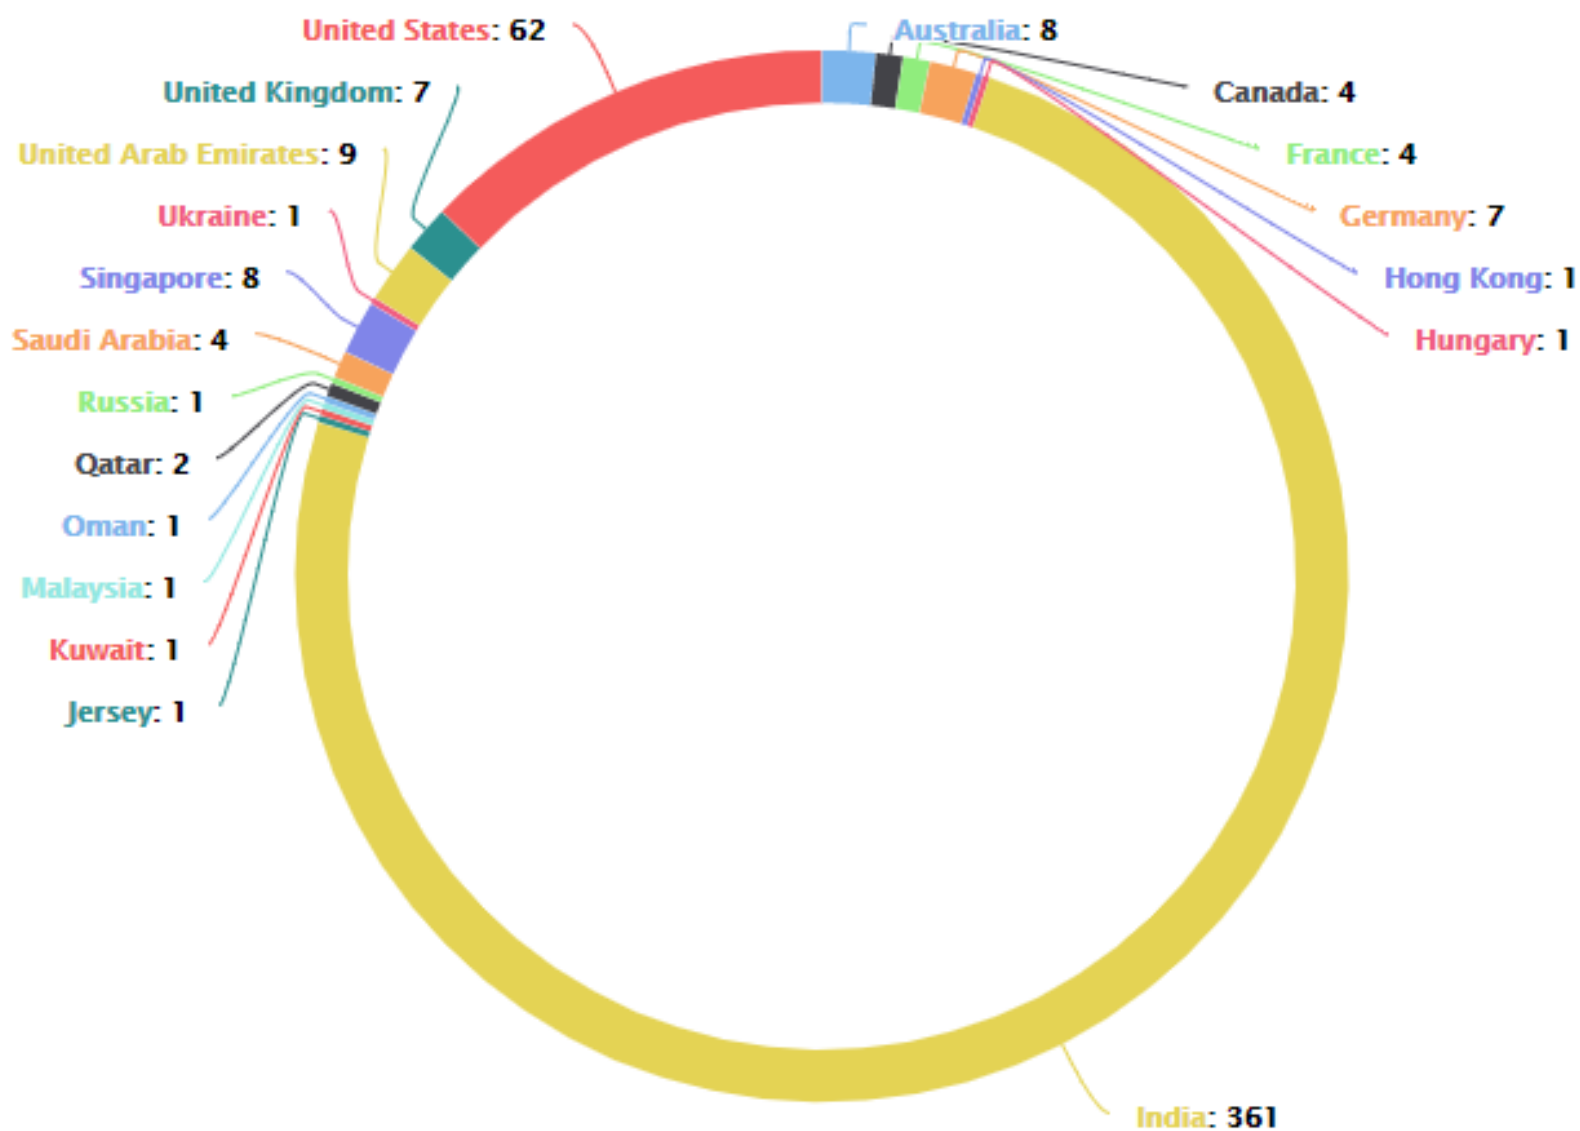

Clicks came from these 'countries'

Report Period: 2017-10-10 to 2017-11-10

● Custom Link: <https://mylnk.is/Car_Boot_Sale>